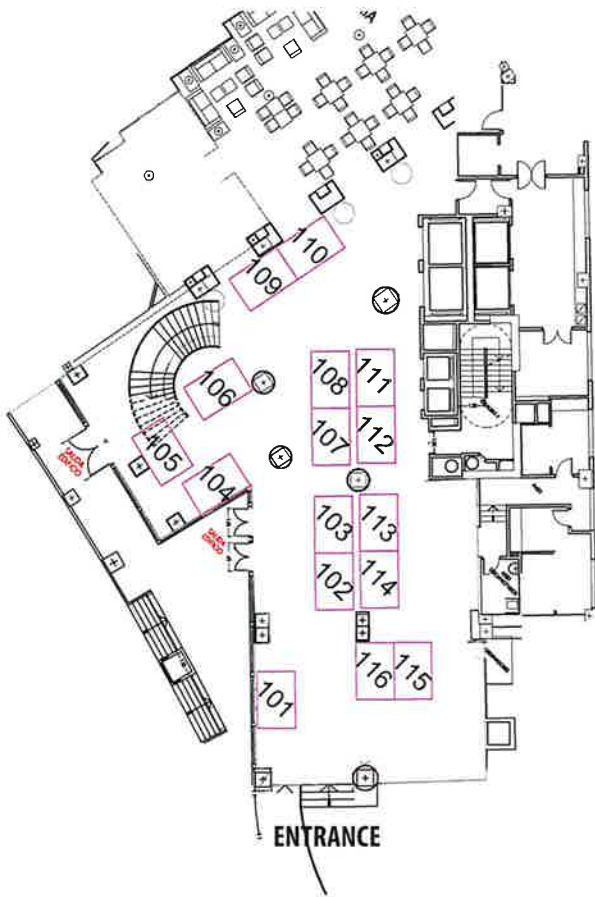

FLOORPLAN AQUACULTURE EUROPE 2025

CONGRES HALL

SERCOTEL

LOBBY (ground floor)

MEZANINE (first floor)

EXHIBITION HALL (first floor)

AE25 will organise the national pavilion in between the Congresso and the Hotel so all exhibition halls will be linked. Refreshment drinks, coffee, will be served in both locations.