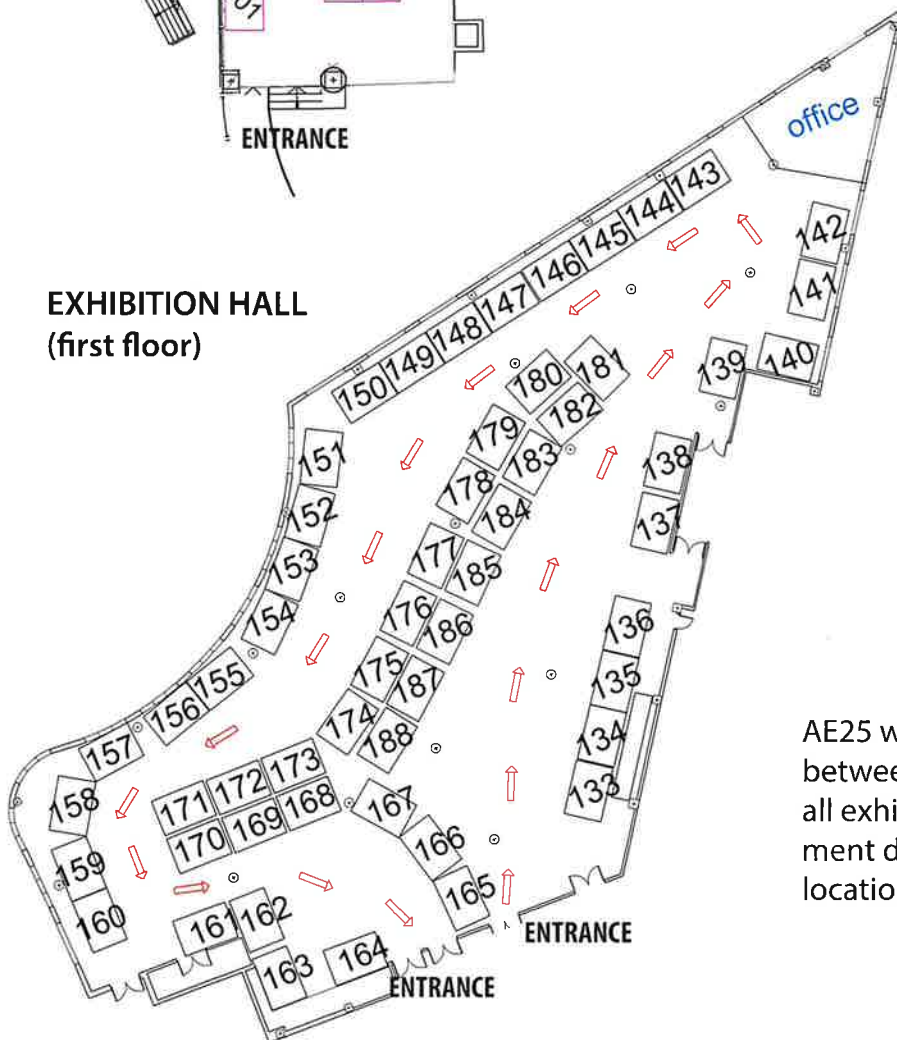

FLOORPLAN AQUACULTURE EUROPE 2025

CONGRES HALL

SERCOTEL

LOBBY (ground floor)

MEZANINE (first floor)

EXHIBITION HALL (first floor)

AE25 will organise the national pavilion in between the Congresso and the Hotel so all exhibition halls will be linked. Refreshment drinks, coffee, will be served in both locations.