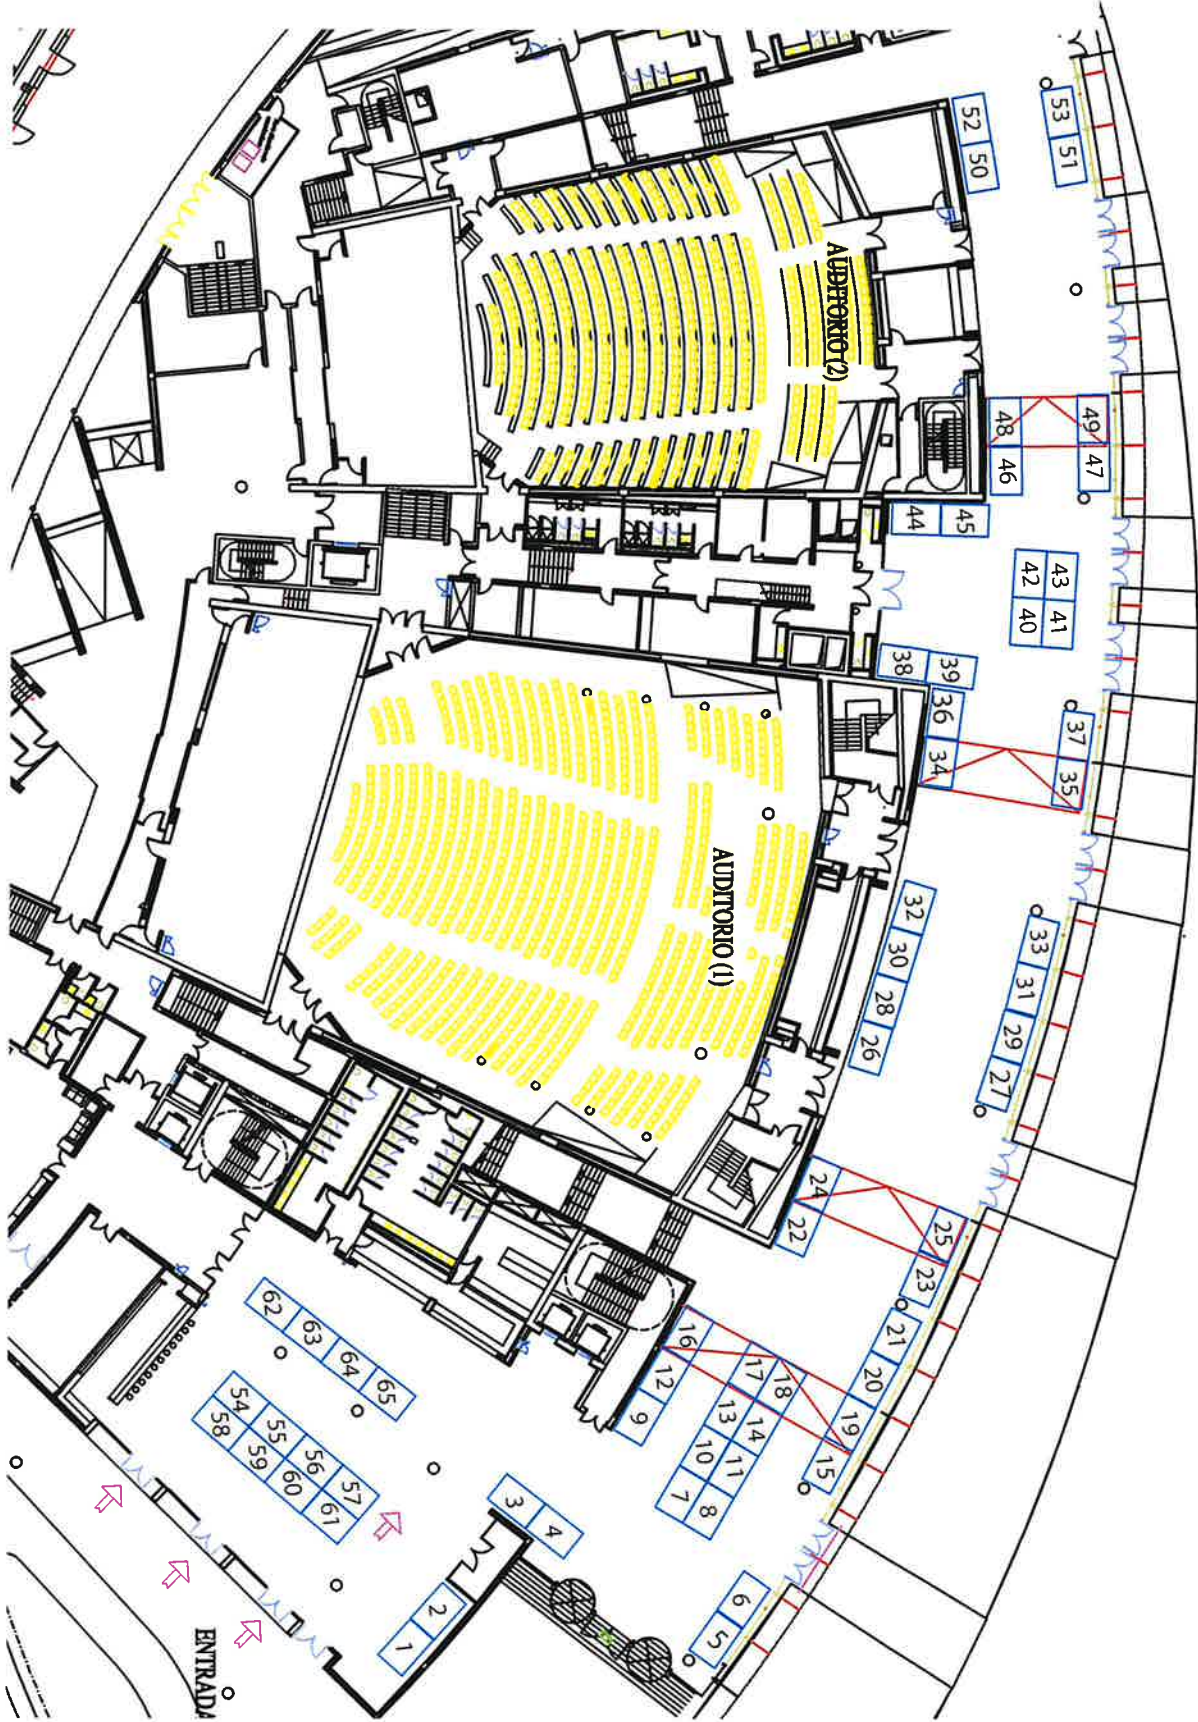

FLOORPLAN AQUACULTURE EUROPE 2025

CONGRES HALL

SERCOTEL

LOBBY (ground floor)

MEZANINE (first floor)

EXHIBITION HALL (first floor)

AE25 will organise the national pavilion in between the Congresso and the Hotel so all exhibition halls will be linked. Refreshment drinks, coffee, will be served in both locations.