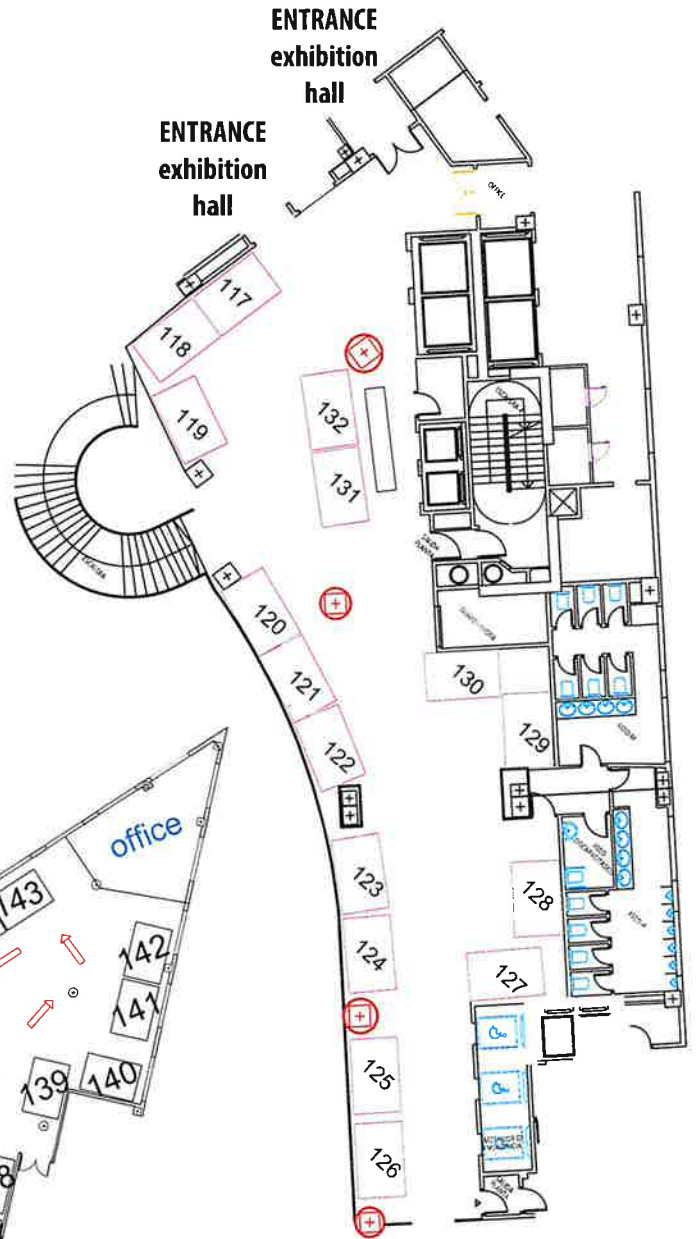

FLOORPLAN AQUACULTURE EUROPE 2025

CONGRES HALL

SERCOTEL

LOBBY (ground floor)

MEZANINE (first floor)

EXHIBITION HALL (first floor)

AE25 will organise the national pavilion in between the Congresso and the Hotel so all exhibition halls will be linked. Refreshment drinks, coffee, will be served in both locations.